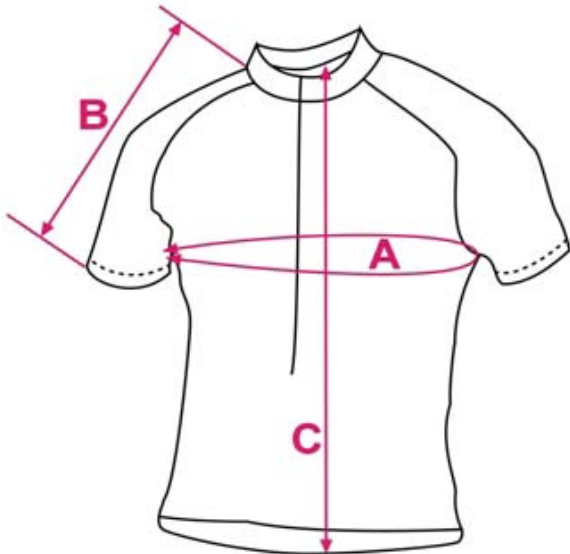

Cycling Kit Sizing

Cycling Kits by Funkier

MEN'S JERSEY

CENTIMETERS

		SMALL	MEDIUM	LARGE	XLARGE	XXLARGE
A	CHEST	88-90	92-94	96-98	100-102	104-106
B	SLEEVE	34	35	36	37	38
C	LENGTH	71	73	75	77	79

INCHES

		SMALL	MEDIUM	LARGE	XLARGE	XXLARGE
A	CHEST	34.5-35.5	36-37	37.5-38.5	39.5-40	41-42.5
B	SLEEVE	13.4	13.8	14.2	14.6	15
C	LENGTH	28	28.7	29.5	30.3	31.1

MEN'S BIBS

CENTIMETERS

		SMALL	MEDIUM	LARGE	XLARGE	XXLARGE
B	HIPS	96-101	103-108	110-115	117-122	124-129
C	INSEAM	22	24	26	28	30
D	SHOULDER	41	42	43	44	45

INCHES

		SMALL	MEDIUM	LARGE	XLARGE	XXLARGE
B	HIPS	38-40	40.5-42.5	43-45	46-48	49-51
C	INSEAM	8.6	9.4	10.2	11	11.8
D	SHOULDER	16.1	16.5	17	17.3	17.7