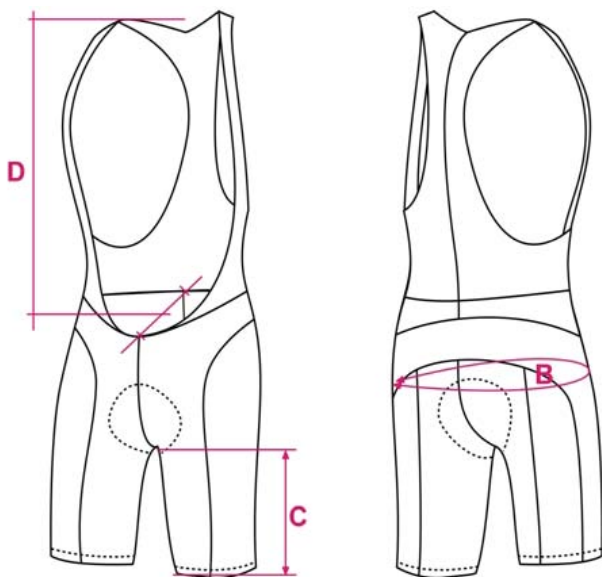

Cycling Kit Sizing

Cycling Kits by Funkier

MEN'S JERSEY

CENTIMETERS

		SMALL	MEDIUM	LARGE	XLARGE	XXLARGE
A	CHEST	88-90	92-94	96-98	100-102	104-106
B	SLEEVE	34	35	36	37	38
C	LENGTH	71	73	75	77	79

INCHES

		SMALL	MEDIUM	LARGE	XLARGE	XXLARGE
A	CHEST	34.5-35.5	36-37	37.5-38.5	39.5-40	41-42.5
B	SLEEVE	13.4	13.8	14.2	14.6	15
C	LENGTH	28	28.7	29.5	30.3	31.1

MEN'S BIBS

CENTIMETERS

		SMALL	MEDIUM	LARGE	XLARGE	XXLARGE
B	HIPS	96-101	103-108	110-115	117-122	124-129
C	INSEAM	22	24	26	28	30
D	SHOULDER	41	42	43	44	45

INCHES

		SMALL	MEDIUM	LARGE	XLARGE	XXLARGE
B	HIPS	38-40	40.5-42.5	43-45	46-48	49-51
C	INSEAM	8.6	9.4	10.2	11	11.8
D	SHOULDER	16.1	16.5	17	17.3	17.7