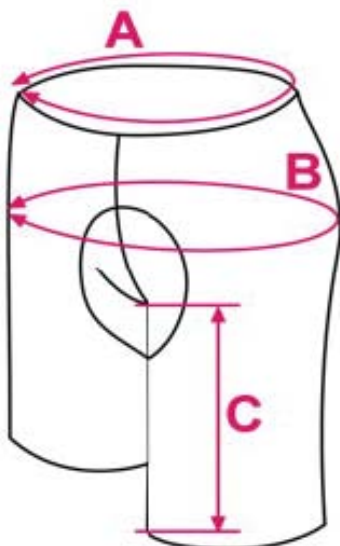

Cycling Kit Sizing

Cycling Kits by Funkier

WOMEN'S JERSEY

CENTIMETERS

		XSMALL	SMALL	MEDIUM	LARGE	XLARGE
A	CHEST	80	84	88	92	96
B	SLEEVE	33	34	35	36	37
C	LENGTH	64	66	68	70	72

INCHES

		XSMALL	SMALL	MEDIUM	LARGE	XLARGE
A	CHEST	31.5	33	34.5	36	38
B	SLEEVE	13	13.5	13.8	14.2	14.5
C	LENGTH	25	26	27	27.5	28.3

WOMEN'S SHORT

CENTIMETERS

		XSMALL	SMALL	MEDIUM	LARGE	XLARGE
A	WAIST	62-66	68-72	74-78	80-84	86-92
B	HIPS	82-86	88-92	94-98	100-104	106-110
C	INSEAM	16	18	20	22	24

INCHES

		XSMALL	SMALL	MEDIUM	LARGE	XLARGE
A	WAIST	24.5-26	27-28.5	29-31	31.5-33	34-36
B	HIPS	32-34	34.5-36	37-38.5	39.5-41	41.5-43.5
C	INSEAM	6	7	8	9	9.5