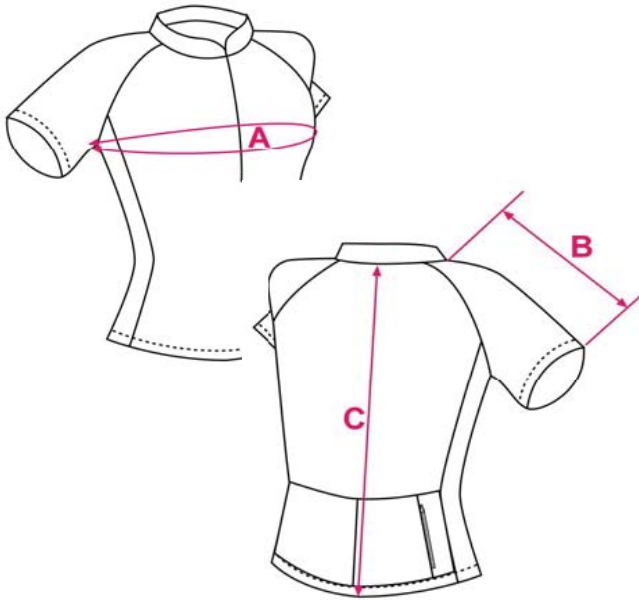

Cycling Kit Sizing

Cycling Kits by Funkier

WOMEN'S JERSEY

CENTIMETERS

		XSMALL	SMALL	MEDIUM	LARGE	XLARGE
A	CHEST	80	84	88	92	96
B	SLEEVE	33	34	35	36	37
C	LENGTH	64	66	68	70	72

INCHES

		XSMALL	SMALL	MEDIUM	LARGE	XLARGE
A	CHEST	31.5	33	34.5	36	38
B	SLEEVE	13	13.5	13.8	14.2	14.5
C	LENGTH	25	26	27	27.5	28.3

WOMEN'S SHORT

CENTIMETERS

		XSMALL	SMALL	MEDIUM	LARGE	XLARGE
A	WAIST	62-66	68-72	74-78	80-84	86-92
B	HIPS	82-86	88-92	94-98	100-104	106-110
C	INSEAM	16	18	20	22	24

INCHES

		XSMALL	SMALL	MEDIUM	LARGE	XLARGE
A	WAIST	24.5-26	27-28.5	29-31	31.5-33	34-36
B	HIPS	32-34	34.5-36	37-38.5	39.5-41	41.5-43.5
C	INSEAM	6	7	8	9	9.5