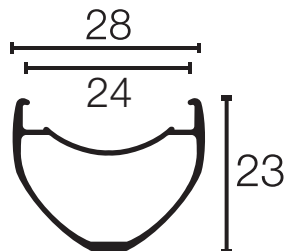

**Aluminum Tubular**

**2622**

**Disc 101**

**ACRD 2218**

**Race**

**Carbonator**

**Wide Lightning**

**Smokin' Gun**

**TCX Terrain**

**AM28**

**3430**

**3834**

Note: Rim Brake and Disc Brake models have the same rim profile. All rims in 29" and 27.5" model have the same rim profile.