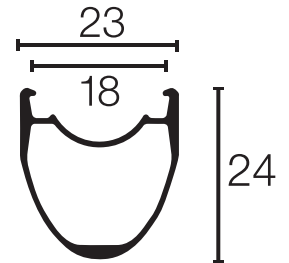

**Carbon 40**

**Carbon 50**

**Carbon 46 Tubular**

**Argent**

**420 Aero**

**Sprint 350**

**Victory 30**

**Hurricane**

**Aluminum Tubular**

**2622**

**Disc 101**

**ACRD 2218**

**Race**

**Carbonator**

**Wide Lightning**

**Smokin' Gun**

**TCX Terrain**

**AM28**

**3430**

**3834**

Note: Rim Brake and Disc Brake models have the same rim profile. All rims in 29" and 27.5" model have the same rim profile.