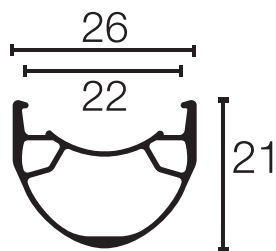

**Aluminum Tubular**

**2622**

**Disc 101**

**ACRD 2218**

**Race**

**Carbonator**

**Wide Lightning**

**Smokin' Gun**

**TCX Terrain**

**AM28**

**3430**

**3834**

Note: Rim Brake and Disc Brake models have the same rim profile. All rims in 29" and 27.5" model have the same rim profile.