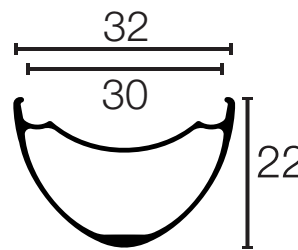

**Aluminum Tubular**

**2622**

**Disc 101**

**ACRD 2218**

**Race**

**Carbonator**

**Wide Lightning**

**Smokin' Gun**

**TCX Terrain**

**AM28**

**3430**

**3834**

Note: Rim Brake and Disc Brake models have the same rim profile. All rims in 29" and 27.5" model have the same rim profile.