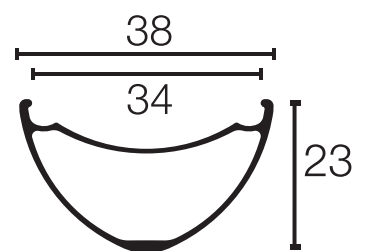

**Aluminum Tubular**

**2622**

**Disc 101**

**ACRD 2218**

**Race**

**Carbonator**

**Wide Lightning**

**Smokin' Gun**

**TCX Terrain**

**AM28**

**3430**

**3834**

Note: Rim Brake and Disc Brake models have the same rim profile. All rims in 29" and 27.5" model have the same rim profile.