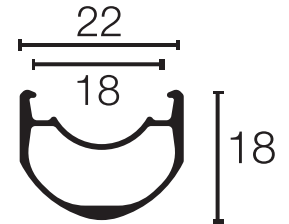

**Carbon 40**

**Carbon 50**

**Carbon 46 Tubular**

**Argent**

**420 Aero**

**Sprint 350**

**Victory 30**

**Hurricane**

**Aluminum Tubular**

**2622**

**Disc 101**

**ACRD 2218**

**Race**

**Carbonator**

**Wide Lightning**

**Smokin' Gun**

**TCX Terrain**

**AM28**

**3430**

**3834**

Note: Rim Brake and Disc Brake models have the same rim profile. All rims in 29" and 27.5" model have the same rim profile.