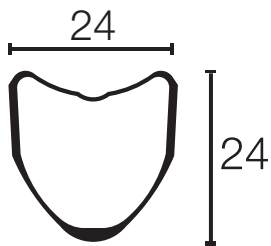

**Carbon 40**

**Carbon 50**

**Carbon 46 Tubular**

**Argent**

**420 Aero**

**Sprint 350**

**Victory 30**

**Hurricane**

**Aluminum Tubular**

**2622**

**Disc 101**

**ACRD 2218**

**Race**

**Carbonator**

**Wide Lightning**

**Smokin' Gun**

**TCX Terrain**

**AM28**

**3430**

**3834**

Note: Rim Brake and Disc Brake models have the same rim profile. All rims in 29" and 27.5" model have the same rim profile.