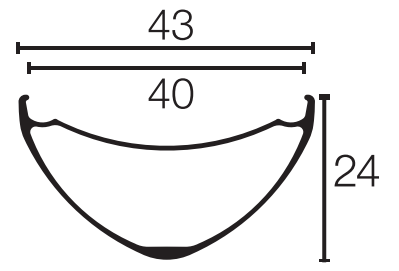

**Aluminum Tubular**

**2622**

**Disc 101**

**ACRD 2218**

**Race**

**Carbonator**

**Wide Lightning**

**Smokin' Gun**

**TCX Terrain**

**AM28**

**3430**

**3834**

Note: Rim Brake and Disc Brake models have the same rim profile. All rims in 29" and 27.5" model have the same rim profile.