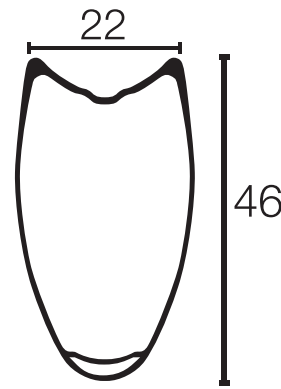

**Carbon 40**

**Carbon 50**

**Carbon 46 Tubular**

**Argent**

**420 Aero**

**Sprint 350**

**Victory 30**

**Hurricane**

**Aluminum Tubular**

**2622**

**Disc 101**

**ACRD 2218**

**Race**

**Carbonator**

**Wide Lightning**

**Smokin' Gun**

**TCX Terrain**

**AM28**

**3430**

**3834**

Note: Rim Brake and Disc Brake models have the same rim profile. All rims in 29" and 27.5" model have the same rim profile.