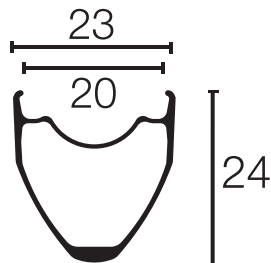

**Carbon 40**

**Carbon 50**

**Carbon 46 Tubular**

**Argent**

**420 Aero**

**Sprint 350**

**Victory 30**

**Hurricane**

**Aluminum Tubular**

**2622**

**Disc 101**

**ACRD 2218**

**Race**

**Carbonator**

**Wide Lightning**

**Smokin' Gun**

**TCX Terrain**

**AM28**

**3430**

**3834**

Note: Rim Brake and Disc Brake models have the same rim profile. All rims in 29" and 27.5" model have the same rim profile.