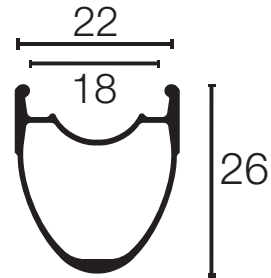

**Carbon 40**

**Carbon 50**

**Carbon 46 Tubular**

**Argent**

**420 Aero**

**Sprint 350**

**Victory 30**

**Hurricane**

**Aluminum Tubular**

**2622**

**Disc 101**

**ACRD 2218**

**Race**

**Carbonator**

**Wide Lightning**

**Smokin' Gun**

**TCX Terrain**

**AM28**

**3430**

**3834**

Note: Rim Brake and Disc Brake models have the same rim profile. All rims in 29" and 27.5" model have the same rim profile.