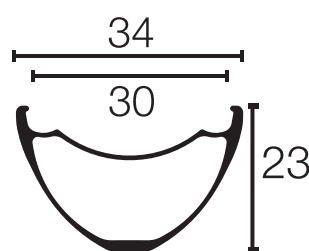

**Aluminum Tubular**

**2622**

**Disc 101**

**ACRD 2218**

**Race**

**Carbonator**

**Wide Lightning**

**Smokin' Gun**

**TCX Terrain**

**AM28**

**3430**

**3834**

Note: Rim Brake and Disc Brake models have the same rim profile. All rims in 29" and 27.5" model have the same rim profile.