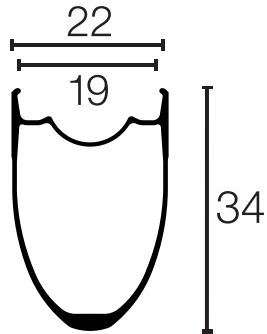

**Carbon 40**

**Carbon 50**

**Carbon 46 Tubular**

**Argent**

**420 Aero**

**Sprint 350**

**Victory 30**

**Hurricane**

**Aluminum Tubular**

**2622**

**Disc 101**

**ACRD 2218**

**Race**

**Carbonator**

**Wide Lightning**

**Smokin' Gun**

**TCX Terrain**

**AM28**

**3430**

**3834**

Note: Rim Brake and Disc Brake models have the same rim profile. All rims in 29" and 27.5" model have the same rim profile.