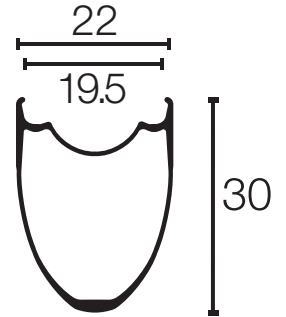

**Carbon 40**

**Carbon 50**

**Carbon 46 Tubular**

**Argent**

**420 Aero**

**Sprint 350**

**Victory 30**

**Hurricane**

**Aluminum Tubular**

**2622**

**Disc 101**

**ACRD 2218**

**Race**

**Carbonator**

**Wide Lightning**

**Smokin' Gun**

**TCX Terrain**

**AM28**

**3430**

**3834**

Note: Rim Brake and Disc Brake models have the same rim profile. All rims in 29" and 27.5" model have the same rim profile.