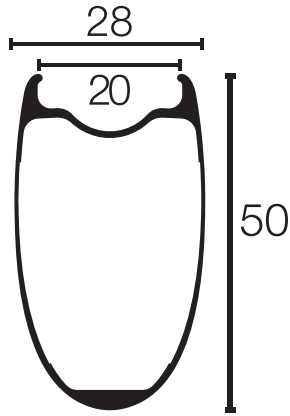

**Carbon 40**

**Carbon 50**

**Carbon 46 Tubular**

**Argent**

**420 Aero**

**Sprint 350**

**Victory 30**

**Hurricane**

**Aluminum Tubular**

**2622**

**Disc 101**

**ACRD 2218**

**Race**

**Carbonator**

**Wide Lightning**

**Smokin' Gun**

**TCX Terrain**

**AM28**

**3430**

**3834**

Note: Rim Brake and Disc Brake models have the same rim profile. All rims in 29" and 27.5" model have the same rim profile.