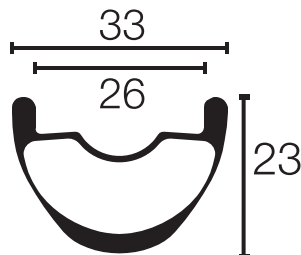

**Aluminum Tubular**

**2622**

**Disc 101**

**ACRD 2218**

**Race**

**Carbonator**

**Wide Lightning**

**Smokin' Gun**

**TCX Terrain**

**AM28**

**3430**

**3834**

Note: Rim Brake and Disc Brake models have the same rim profile. All rims in 29" and 27.5" model have the same rim profile.