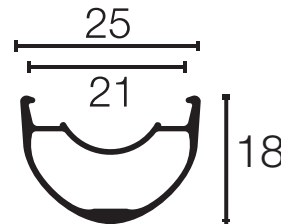

**Carbon 40**

**Carbon 50**

**Carbon 46 Tubular**

**Argent**

**420 Aero**

**Sprint 350**

**Victory 30**

**Hurricane**

**Aluminum Tubular**

**2622**

**Disc 101**

**ACRD 2218**

**Race**

**Carbonator**

**Wide Lightning**

**Smokin' Gun**

**TCX Terrain**

**AM28**

**3430**

**3834**

Note: Rim Brake and Disc Brake models have the same rim profile. All rims in 29" and 27.5" model have the same rim profile.