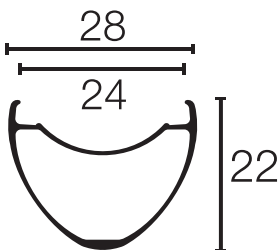

**Aluminum Tubular**

**2622**

**Disc 101**

**ACRD 2218**

**Race**

**Carbonator**

**Wide Lightning**

**Smokin' Gun**

**TCX Terrain**

**AM28**

**3430**

**3834**

Note: Rim Brake and Disc Brake models have the same rim profile. All rims in 29" and 27.5" model have the same rim profile.