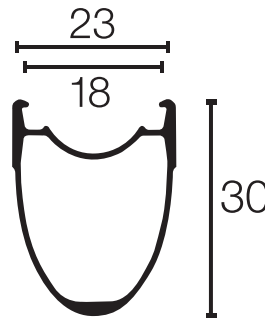

**Carbon 40**

**Carbon 50**

**Carbon 46 Tubular**

**Argent**

**420 Aero**

**Sprint 350**

**Victory 30**

**Hurricane**

**Aluminum Tubular**

**2622**

**Disc 101**

**ACRD 2218**

**Race**

**Carbonator**

**Wide Lightning**

**Smokin' Gun**

**TCX Terrain**

**AM28**

**3430**

**3834**

Note: Rim Brake and Disc Brake models have the same rim profile. All rims in 29" and 27.5" model have the same rim profile.